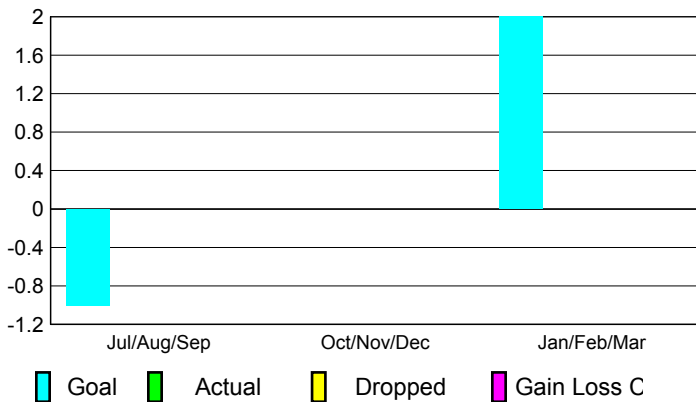

2008-2009 GMT Quarterly Report for District (or Undistricted) **District 118 R**

GMT: **HOWARD PATRICK LEE**

Location: **TURKEY**

GMT CA: **4**

CLUBS

Club Results 2008-2009

Clubs 2007-2008

Month	New Club Goal	Actual New Clubs	Actual Dropped Clubs	Gain/Loss of Clubs	Gain/Loss of Clubs
Jul/Aug/Sep	-1	0	0	0	0
Oct/Nov/Dec	0	0	0	0	-2
Jan/Feb/Mar	2	0	0	0	-1
Totals	1	0	0	0	-3

Club Results 2008-2009

Goal, New, Dropped, Gain/Loss

Comparison of Club Gain/Loss

Current Year Compared to the Previous Year

YTD Status Quo Clubs 2008-2009

Status Quo Clubs Compared to Status Quo Members

MEMBERSHIP

Membership Results 2008-2009

Membership 2007-2008

Month	Net Memb Goal	Actual New Memb	Actual Dropped Memb	Gain/Loss of Memb	Gain/Loss of Memb
Jul/Aug/Sep	-20	11	-51	-40	-11
Oct/Nov/Dec	15	13	-46	-33	-38
Jan/Feb/Mar	55	14	-39	-25	-46
Totals	50	38	-136	-98	-95