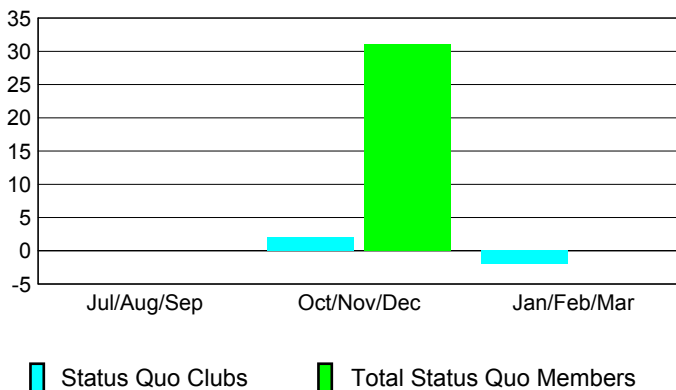

Club Results 2008-2009

Goal, New, Dropped, Gain/Loss

Comparison of Club Gain/Loss

Current Year Compared to the Previous Year

YTD Status Quo Clubs 2008-2009

Status Quo Clubs Compared to Status Quo Members

MEMBERSHIP

Membership Results 2008-2009

Membership 2007-2008

Month	Net Memb Goal	Actual New Memb	Actual Dropped Memb	Gain/Loss of Memb	Gain/Loss of Memb
Jul/Aug/Sep	-20	11	-51	-40	-11
Oct/Nov/Dec	15	13	-46	-33	-38
Jan/Feb/Mar	55	14	-39	-25	-46
Totals	50	38	-136	-98	-95