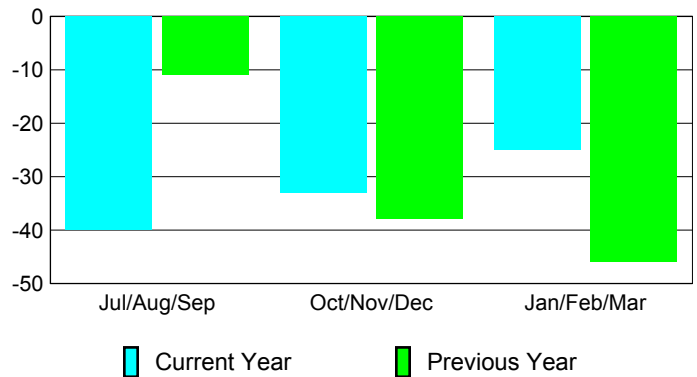

Membership Results 2008-2009

Membership 2007-2008

Month	Net Memb Goal	Actual New Memb	Actual Dropped Memb	Gain/Loss of Memb	Gain/Loss of Memb
Jul/Aug/Sep	-20	11	-51	-40	-11
Oct/Nov/Dec	15	13	-46	-33	-38
Jan/Feb/Mar	55	14	-39	-25	-46
Totals	50	38	-136	-98	-95

Membership Results 2008-2009

Goal, New, Dropped, Gain/Loss

Comparison of Membership Gain/Loss

Current Year Compared to the Previous Year

Gender Comparison 2008-2009