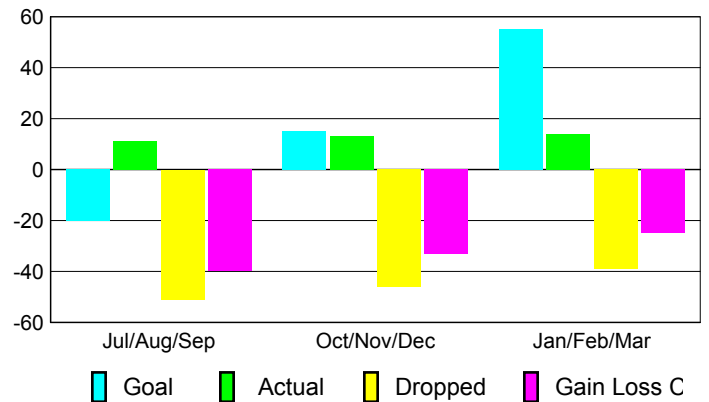

Membership Results 2008-2009

Goal, New, Dropped, Gain/Loss